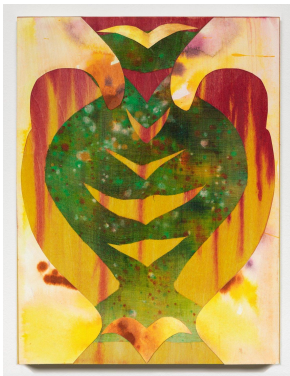

Grid Vessel

Paper pulp and pigment, 2021
12.5" x 15.5" framed
\$1250

ALL SALES FINAL

Gallery copy – please do not remove

Inverse Vessel
Paper pulp and pigment, 2021
12.5" x 15.5" framed
\$1250

Migration Vessels
31 panels displayed in a basket weaving pattern
Mixed media, inherited linens, paper collage, ink, acrylic paint on wood panel, 2021-2023
Each panel 9" x 12," all unframed
\$950/per panel

ALL SALES FINAL

Gallery copy – please do not remove

Migration Vessel #1
Collage and watercolor on wood panel, 2021
12" h x 9" w
\$950

Migration Vessel #2
Cotton fabric, watercolor, paper collage on wood panel, 2021
12" h x 9" w
\$950

Migration Vessel #3
Inherited linen, watercolor, paper collage on wood panel, 2021

ALL SALES FINAL

Gallery copy – please do not remove

12" h x 9" w

\$950

Migration Vessel #4

Collage and watercolor on wood panel, 2021