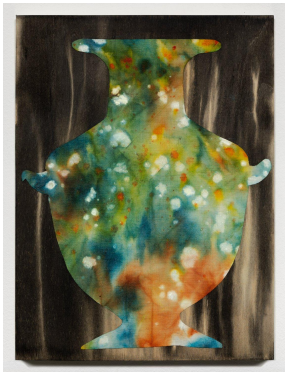

Gallery copy – please do not remove

12" h x 9" w
\$950

Migration Vessel #21, Linen
Watercolor, paper collage on wood panel, 2021
12" h x 9" w
\$950

Migration Vessel #22
Collage and watercolor on wood panel, 2021
12" h x 9" w
\$950

Migration Vessel #23
Linen and watercolor on wood panel, 2021

ALL SALES FINAL

Gallery copy – please do not remove

12" h x 9" w
\$950

Migration Vessel #24
Linen and watercolor on wood panel, 2021
12" h x 9" w
\$950

Migration Vessel #25
Collage and watercolor on wood panel, 2021
12" h x 9" w
\$950

ALL SALES FINAL

Gallery copy – please do not remove

Migration Vessel #26

Inherited linen and watercolor on wood panel, 2021