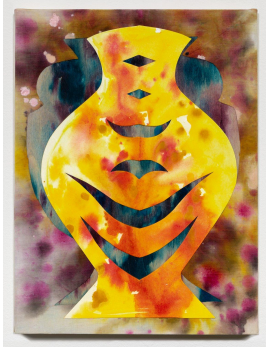

Migration Vessel #3
Inherited linen, watercolor, paper collage on wood panel, 2021

ALL SALES FINAL

Gallery copy – please do not remove

12" h x 9" w

\$950

Migration Vessel #4

Collage and watercolor on wood panel, 2021

12" h x 9" w

\$950

Migration Vessel #5

Cyanotype on inherited linen on wood panel, 2021

12" h x 9" w

\$950

Migration Vessel #6

Inherited linen and watercolor on wood panel, 2021

12" h x 9" w

ALL SALES FINAL

Gallery copy – please do not remove

\$950

Migration Vessel #7

Inherited linen, paper, and watercolor on wood panel, 2021

12" h x 9" w

\$950