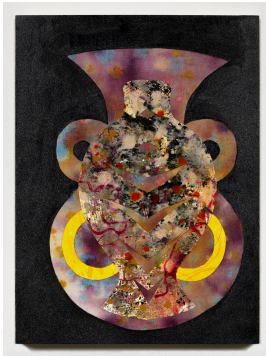

12" h x 9" w

\$950

Migration Vessel #5

Cyanotype on inherited linen on wood panel, 2021

12" h x 9" w

\$950

Migration Vessel #6

Inherited linen and watercolor on wood panel, 2021

12" h x 9" w

ALL SALES FINAL

Gallery copy – please do not remove

\$950

Migration Vessel #7

Inherited linen, paper, and watercolor on wood panel, 2021

12" h x 9" w

\$950