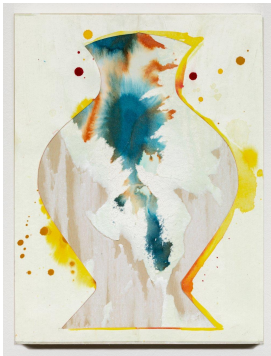

Migration Vessel #22
Collage and watercolor on wood panel, 2021
12" h x 9" w
$950